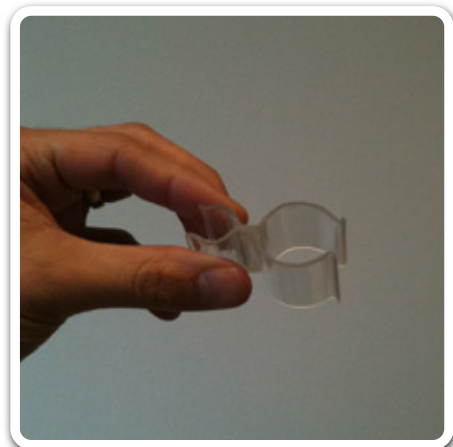

USER & SAFETY GUIDE

FOUNTAIN - CAT 1 (art: 757)

SAFE FOR INDOOR USE

CONTENTS CONFORM TO EUROPEAN STANDARDS (EN 14035-15)

Step 1:

Hold the fountain clip from the small end

Step 2:

Hold the bottle in the other hand or have the bottle on a flat surface and push the clip around the bottle neck, the clips works with most bottle necks.

Step 3:

Move your hand away to make sure the clip is securely fastened to the bottle.

USER & SAFETY GUIDE

FOUNTAIN - CAT 1 (art: 757)

SAFE FOR INDOOR USE

CONTENTS CONFORM TO EUROPEAN STANDARDS (EN 14035-15)

Step 4:

Hold the fountain candle in one hand and push into the clip

Step 5:

Make sure the fountain candle is secured to the bottle.

Step 6:

Light the fountain candle.